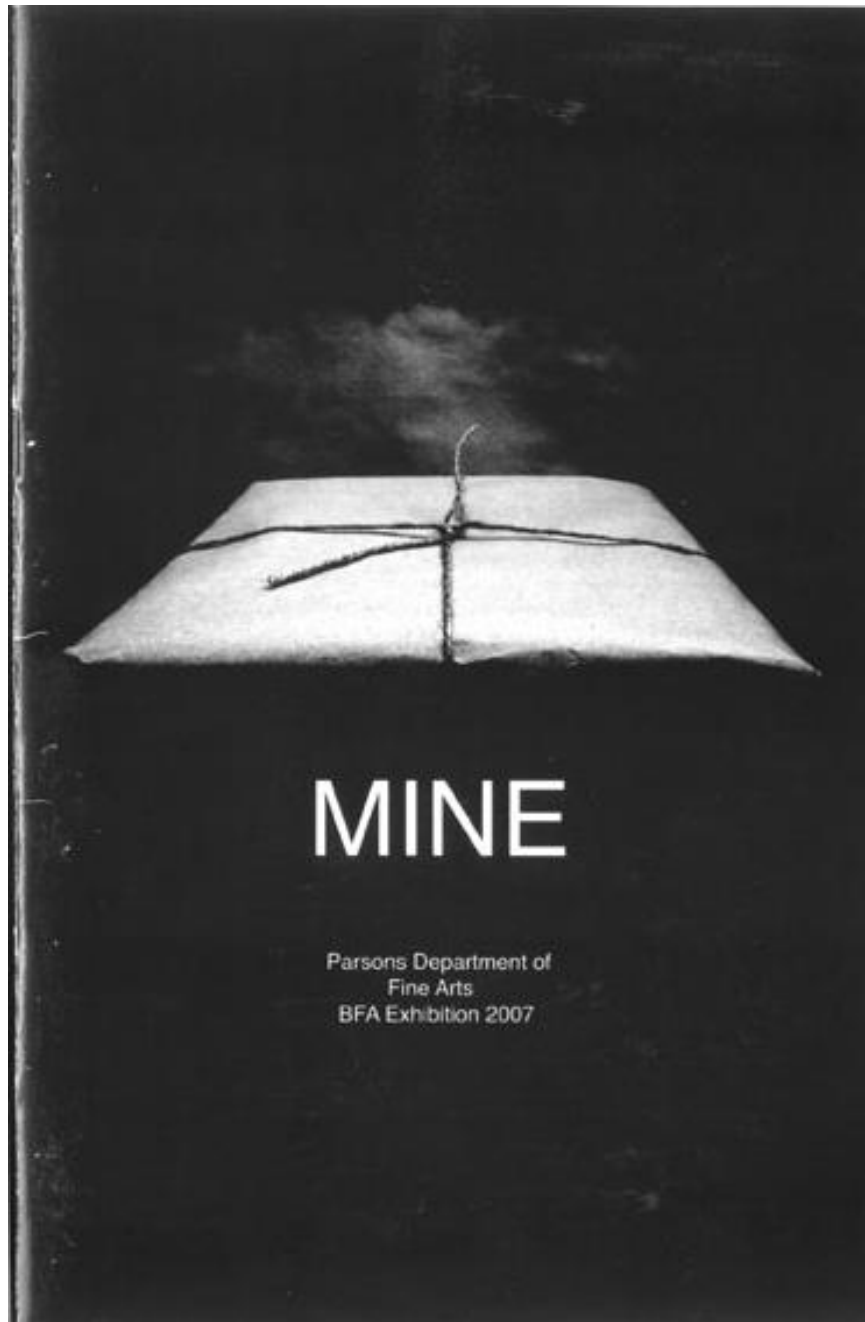

Catalogue "MINE Exhibition" Gallery MC, May 2007. PART 1

Catalogue "MINE Exhibition" Gallery MC, May 2007. PART 2

MINE

Featuring Work By:

Ivan Belanger
Catrine Bodum
Gamze Buyukkusoglu
Isabela Castro Vera
Amanda Cowing
Angela Davis Fegan
Gustavo Fermin
Chad Haarman
Karli Henneman
Joy Lamm
Jamie Rocklage
Paula Saneaux
Mickey Sumner

Catalogue "MINE Exhibition" Gallery MC, May 2007. PART 3

Paula Saneaux

One, One and One
48" x 60"
Acrylic on canvas
2007

Invitation "MINE Exhibition" Gallery MC, May 2007